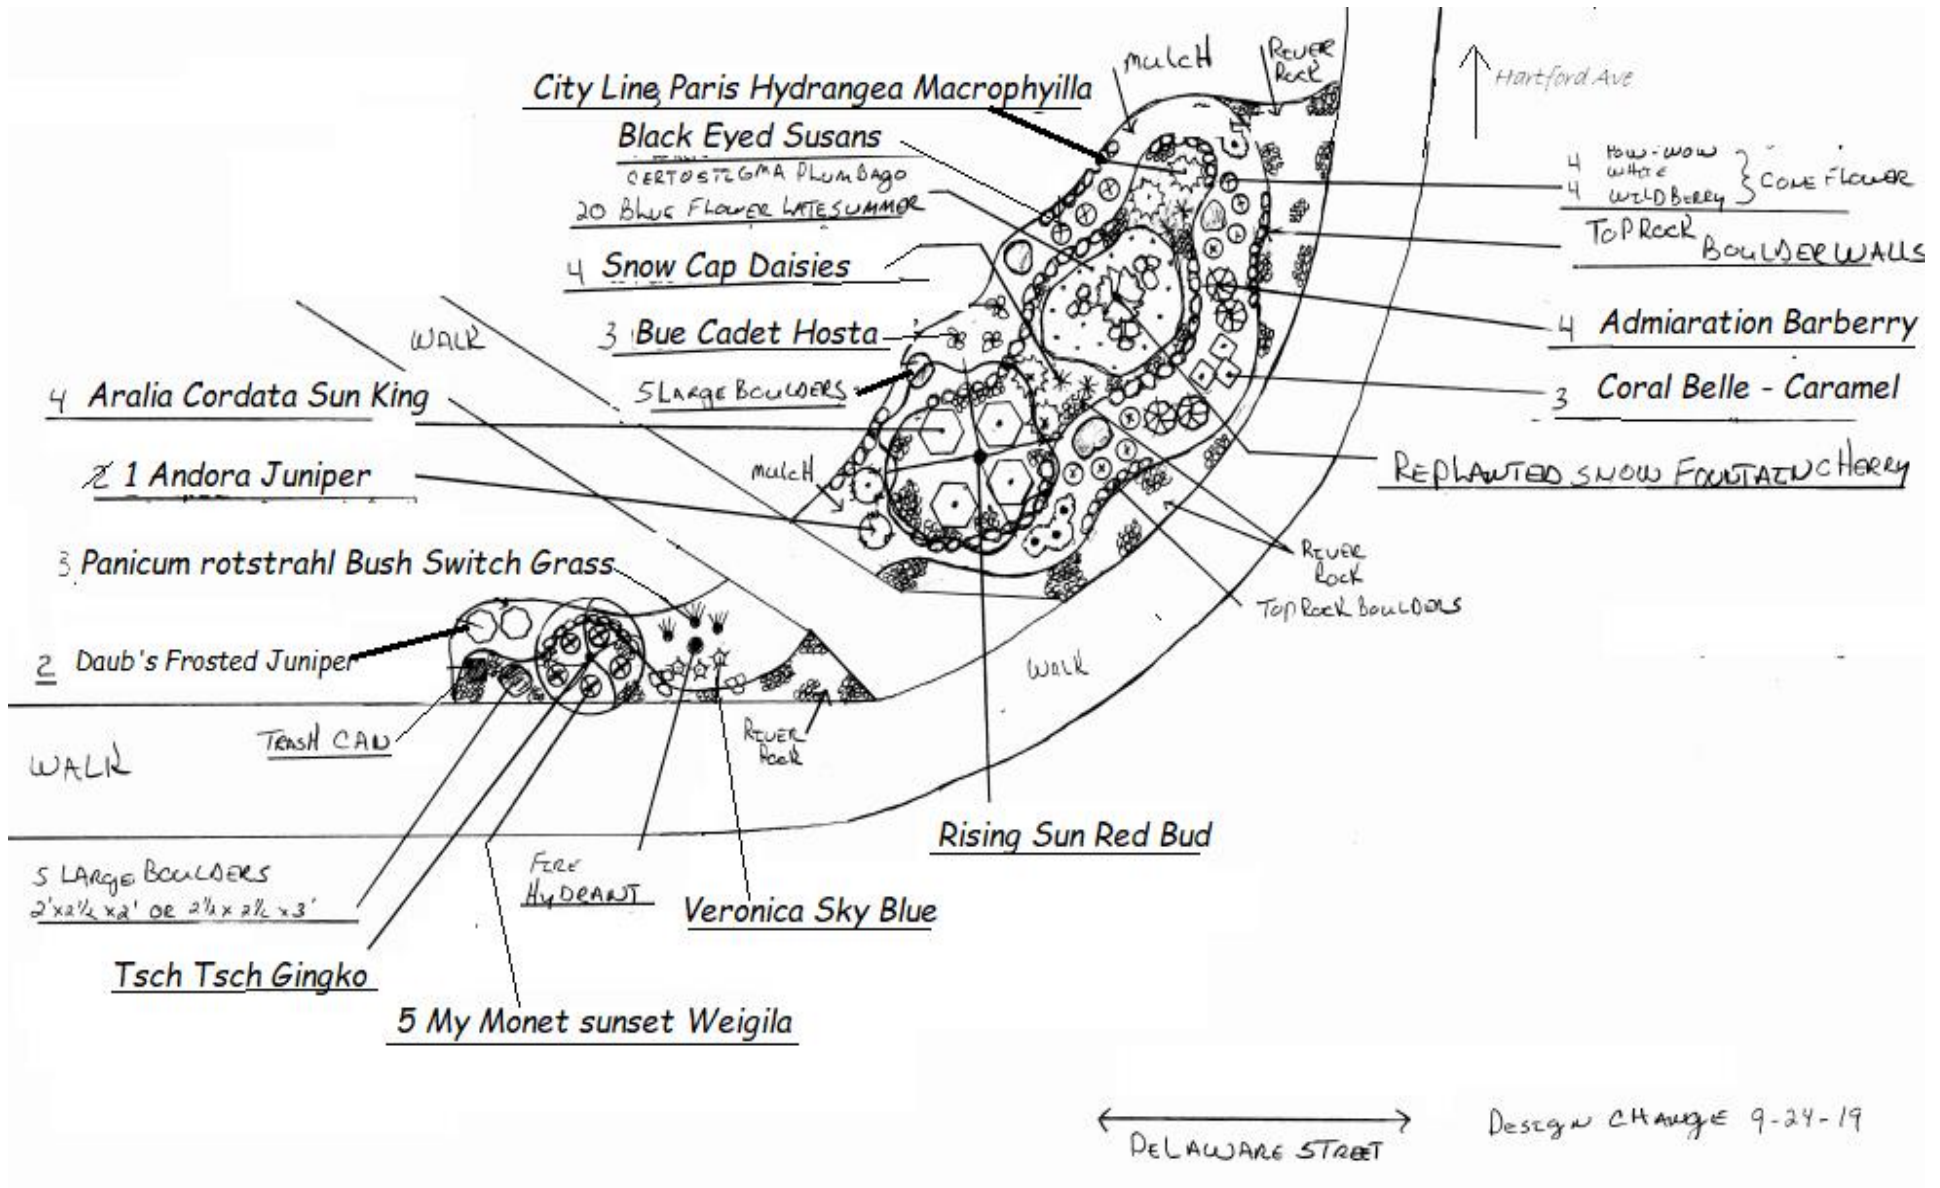

HARTFORD DELAWARE GARDEN BOATHOUSE

Design CHANGE 9-24-19